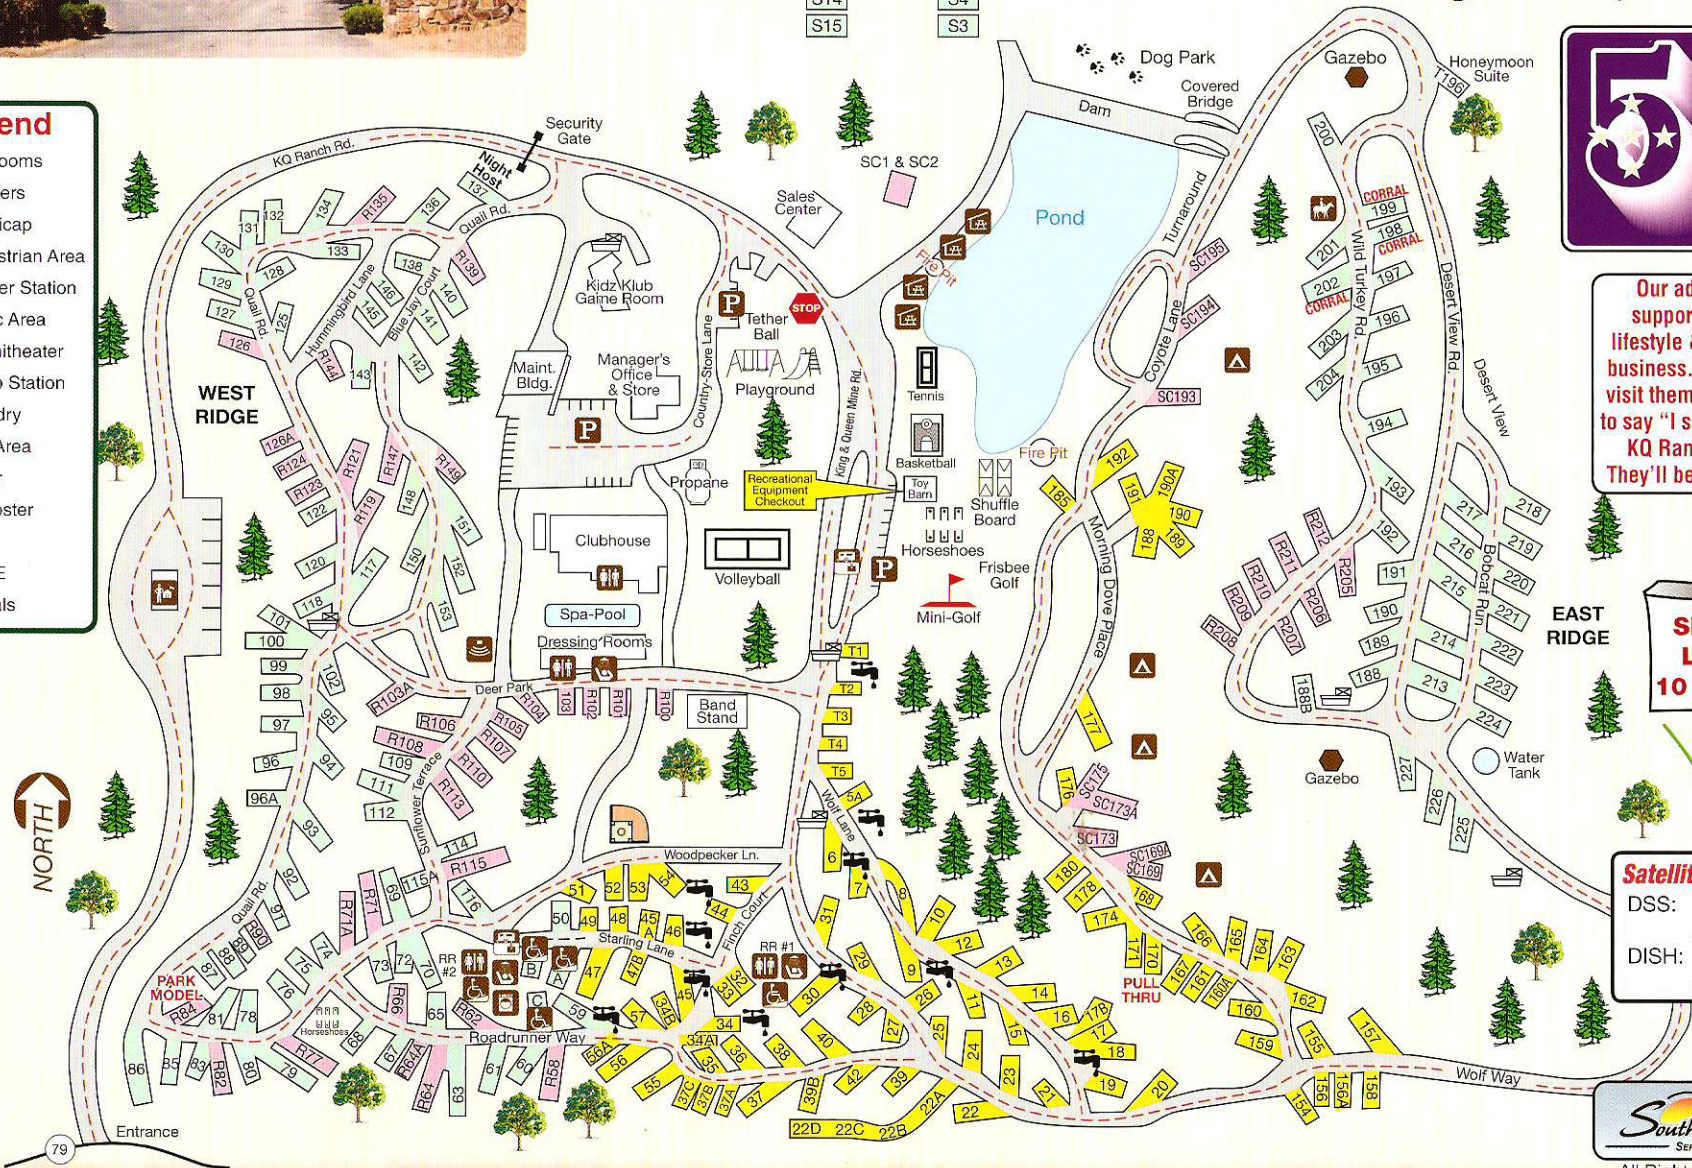

449 K.Q. Ranch Road • Julian, CA 92036

Store - Office: (760) 765-2771

Front Gate - Ranger Station: (760) 765-2770

Membership Sales: (760) 765-2244

Night Host: (760) 765-2850

San Diego County

- Legend**
- Restrooms
 - Showers
 - Handicap
 - Equestrian Area
 - Ranger Station
 - Picnic Area
 - Amphitheater
 - Dump Station
 - Laundry
 - Tent Area
 - Water
 - Dumpster
 - W/E
 - W/S/E
 - Rentals

Our advertisers are supportive of the RV lifestyle & welcome your business. When you go to visit them, please be sure to say "I saw your ad in the KQ Ranch Site Map." They'll be glad to know it!

Satellite Coordinates
 DSS: Elevation 47°
 Azimuth 139°
 DISH: Elevation 51°
 Azimuth 170°